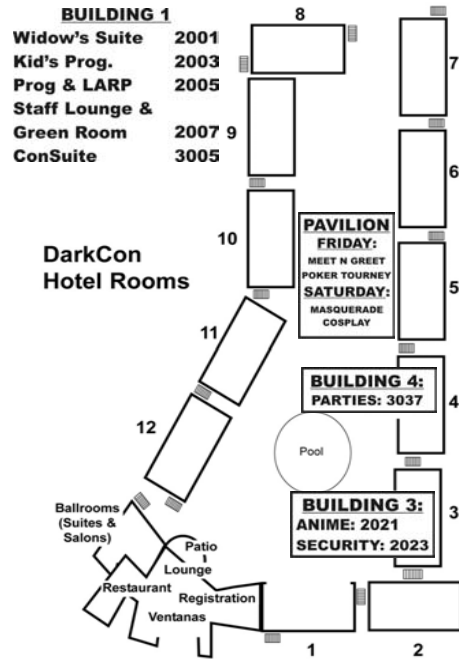

Saturday, January 6

9-11AM	Gaming 101	LARP RM 2007
10-2PM	"A Day at the Tourney" SCA Demo	Pavilion
11-12N	Peter Mahew Q&A	Ventanas
11-12N	Masquerade Meeting	Pavilion
11-1PM	Class - "Herbalism" (Limit 15)	Widow's Suite RM 2001
12-1PM	Jewel Stalte Q&A	Ventanas
12-2PM	Class - "Bellydance"	Dark Suite RM 3037
12-2PM	Class - "Drumming"	LARP RM 2007
1-2PM	Kit Rae - Fantasy Weapons	Ventanas
1-3PM	Tea Time	Widow's Suite
1-4PM	Jewel Stalte Autograph Session	Merchant Area
2-4PM	Belly Bash	Ventanas
2-4PM	Bedlam Bards Concert	Pavilion
3-4PM	Class - "Tarot for Beginners"	Widow's Suite 2001
4-4:30PM	Class - "Intro to Wicca"	Widow's Suite 2001