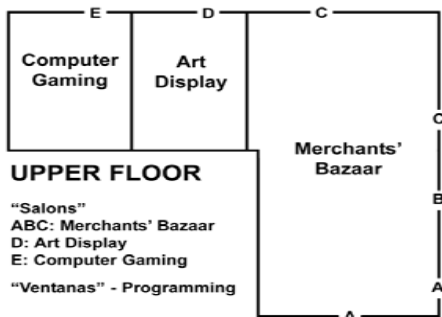

Saturday, January 6 Cont..

- 5-6PM Class - "Salsa Dance" Dark Suite RM 3037
- 6-7PM Pre-Masquerade Pavilion
- 7-8PM LARP Character Generation LARP RM 2007
- 7-9PM Masquerade Pavilion
- 8-1AM Dark Sands LARP LARP RM 2007
- 9-1AM Anime Party ConSuite RM 3005
- 9-2AM Dark Ones Party Dark Suite RM 3037

Sunday, January 7

- 10-12N Barry Bard Memorial Movie Previews Ventanas
- 12-1PM Jewel Stalte Q&A Ventanas
- 2-3PM Closing Ceremonies Raffle & Awards Ventanas
- 5-7PM Dead Dog Party ConSuite RM 3005