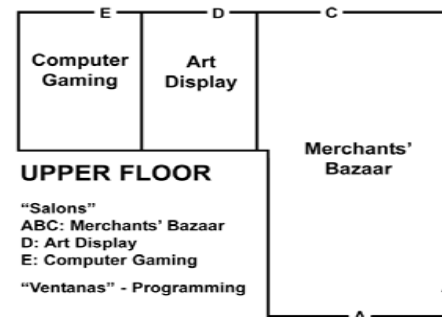

Sunday, January 7

- 10-12N Barry Bard Memorial Movie Previews Ventanas
- 12-1PM Jewel Stalte Q&A Ventanas
- 2-3PM Closing Ceremonies Raffle & Awards Ventanas
- 5-7PM Dead Dog Party ConSuite RM 3005