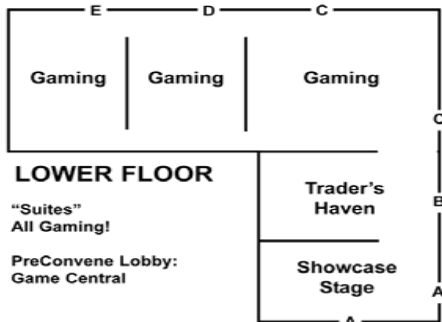

Saturday, January 6 Cont..

- 5-6PM Class - "Salsa Dance" Dark Suite RM 3037
- 6-7PM Pre-Masquerade Pavilion
- 7-8PM LARP Character Generation LARP RM 2007
- 7-9PM Masquerade Pavilion
- 8-1AM Dark Sands LARP LARP RM 2007
- 9-1AM Anime Party ConSuite RM 3005
- 9-2AM Dark Ones Party Dark Suite RM 3037

Sunday, January 7

- 10-12N Barry Bard Memorial Movie Previews Ventanas
- 12-1PM Jewel Stalte Q&A Ventanas
- 2-3PM Closing Ceremonies Raffle & Awards Ventanas
- 5-7PM Dead Dog Party ConSuite RM 3005