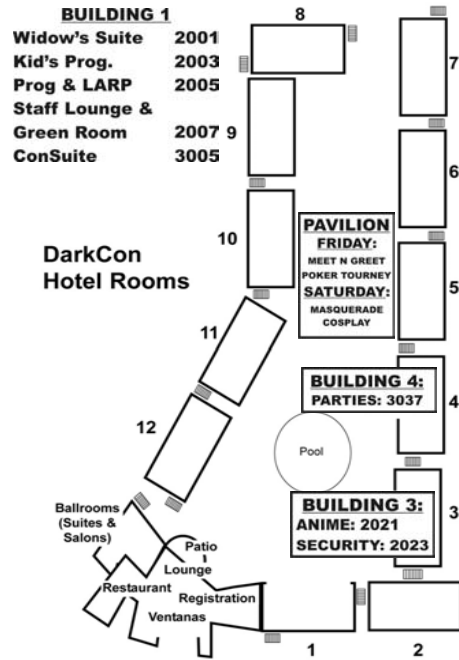

Painting - Gilead

Saturday, January 6

9-11AM	Gaming 101	LARP RM 2007
10-2PM	"A Day at the Tourney" SCA Demo	Pavilion
11-12N	Peter Mahew Q&A	Ventanas
11-12N	Masquerade Meeting	Pavilion
11-1PM	Class - "Herbalism" (Limit 15)	Widow's Suite RM 2001
12-1PM	Jewel Stalte Q&A	Ventanas
12-2PM	Class - "Bellydance"	Dark Suite RM 3037
12-2PM	Class - "Drumming"	LARP RM 2007
1-2PM	Kit Rae - Fantasy Weapons	Ventanas
1-3PM	Tea Time	Widow's Suite
1-4PM	Jewel Stalte Autograph Session	Merchant Area
2-4PM	Belly Bash	Ventanas
2-4PM	Bedlam Bards Concert	Pavilion
3-4PM	Class - "Tarot for Beginners"	Widow's Suite 2001
4-4:30PM	Class - "Intro to Wicca"	Widow's Suite 2001