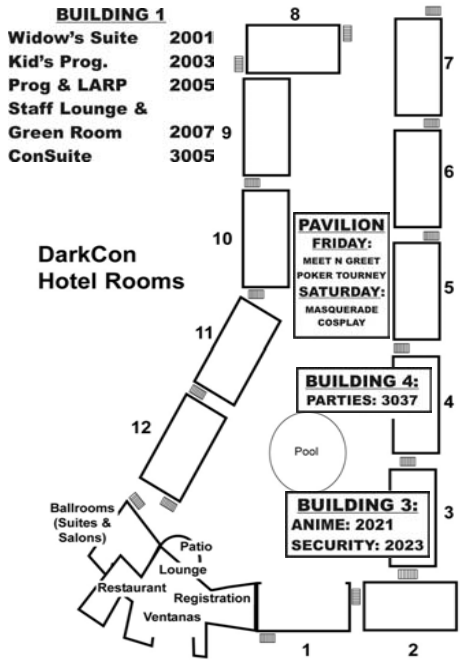

Painting - Gilead

Saturday, January 6

9-11AM	Gaming 101	LARP RM 2007
10-2PM	"A Day at the Tourney" SCA Demo	Pavilion
11-12N	Peter Mahew Q&A	Ventanas
11-12N	Masquerade Meeting	Pavilion
11-1PM	Class - "Herbalism" (Limit 15)	Widow's Suite RM 2001
12-1PM	Jewel Stalte Q&A	Ventanas
12-2PM	Class - "Bellydance"	Dark Suite RM 3037
12-2PM	Class - "Drumming"	LARP RM 2007
1-2PM	Kit Rae - Fantasy Weapons	Ventanas
1-3PM	Tea Time	Widow's Suite
1-4PM	Jewel Stalte Autograph Session	Merchant Area
2-4PM	Belly Bash	Ventanas
2-4PM	Bedlam Bards Concert	Pavilion
3-4PM	Class - "Tarot for Beginners"	Widow's Suite 2001
4-4:30PM	Class - "Intro to Wicca"	Widow's Suite 2001