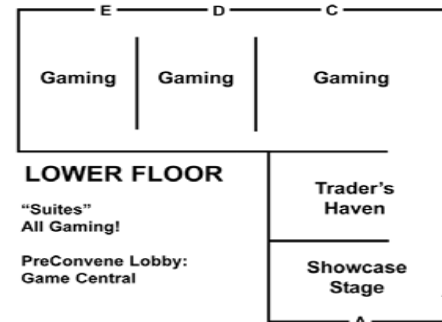

Sunday, January 7

- 10-12N Barry Bard Memorial Movie Previews Ventanas
- 12-1PM Jewel Stalte Q&A Ventanas
- 2-3PM Closing Ceremonies Raffle & Awards Ventanas
- 5-7PM Dead Dog Party ConSuite RM 3005