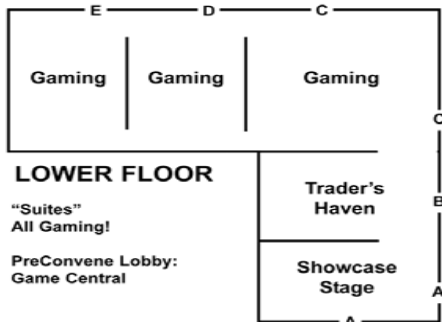

Sunday, January 7

- 10-12N Barry Bard Memorial Movie Previews Ventanas
- 12-1PM Jewel Stalte Q&A Ventanas
- 2-3PM Closing Ceremonies Raffle & Awards Ventanas
- 5-7PM Dead Dog Party ConSuite RM 3005