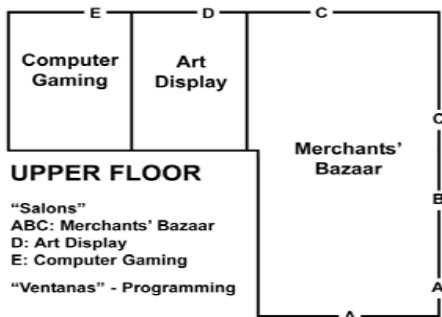

Sunday, January 7

- 10-12N Barry Bard Memorial Movie Previews Ventanas
- 12-1PM Jewel Stalte Q&A Ventanas
- 2-3PM Closing Ceremonies Raffle & Awards Ventanas
- 5-7PM Dead Dog Party ConSuite RM 3005