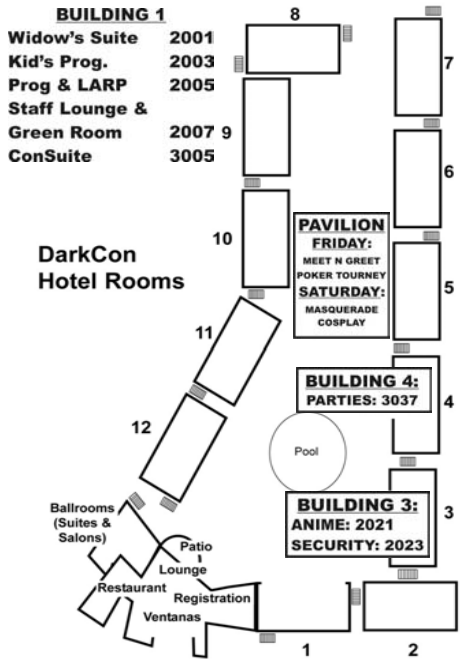

Saturday, January 6

9-11AM	Gaming 101	LARP RM 2007
10-2PM	"A Day at the Tourney" SCA Demo	Pavilion
11-12N	Peter Mahew Q&A	Ventanas
11-12N	Masquerade Meeting	Pavilion
11-1PM	Class - "Herbalism" (Limit 15)	Widow's Suite RM 2001
12-1PM	Jewel Stalte Q&A	Ventanas
12-2PM	Class - "Bellydance"	Dark Suite RM 3037
12-2PM	Class - "Drumming"	LARP RM 2007
1-2PM	Kit Rae - Fantasy Weapons	Ventanas
1-3PM	Tea Time	Widow's Suite
1-4PM	Jewel Stalte Autograph Session	Merchant Area
2-4PM	Belly Bash	Ventanas
2-4PM	Bedlam Bards Concert	Pavilion
3-4PM	Class - "Tarot for Beginners"	Widow's Suite 2001
4-4:30PM	Class - "Intro to Wicca"	Widow's Suite 2001